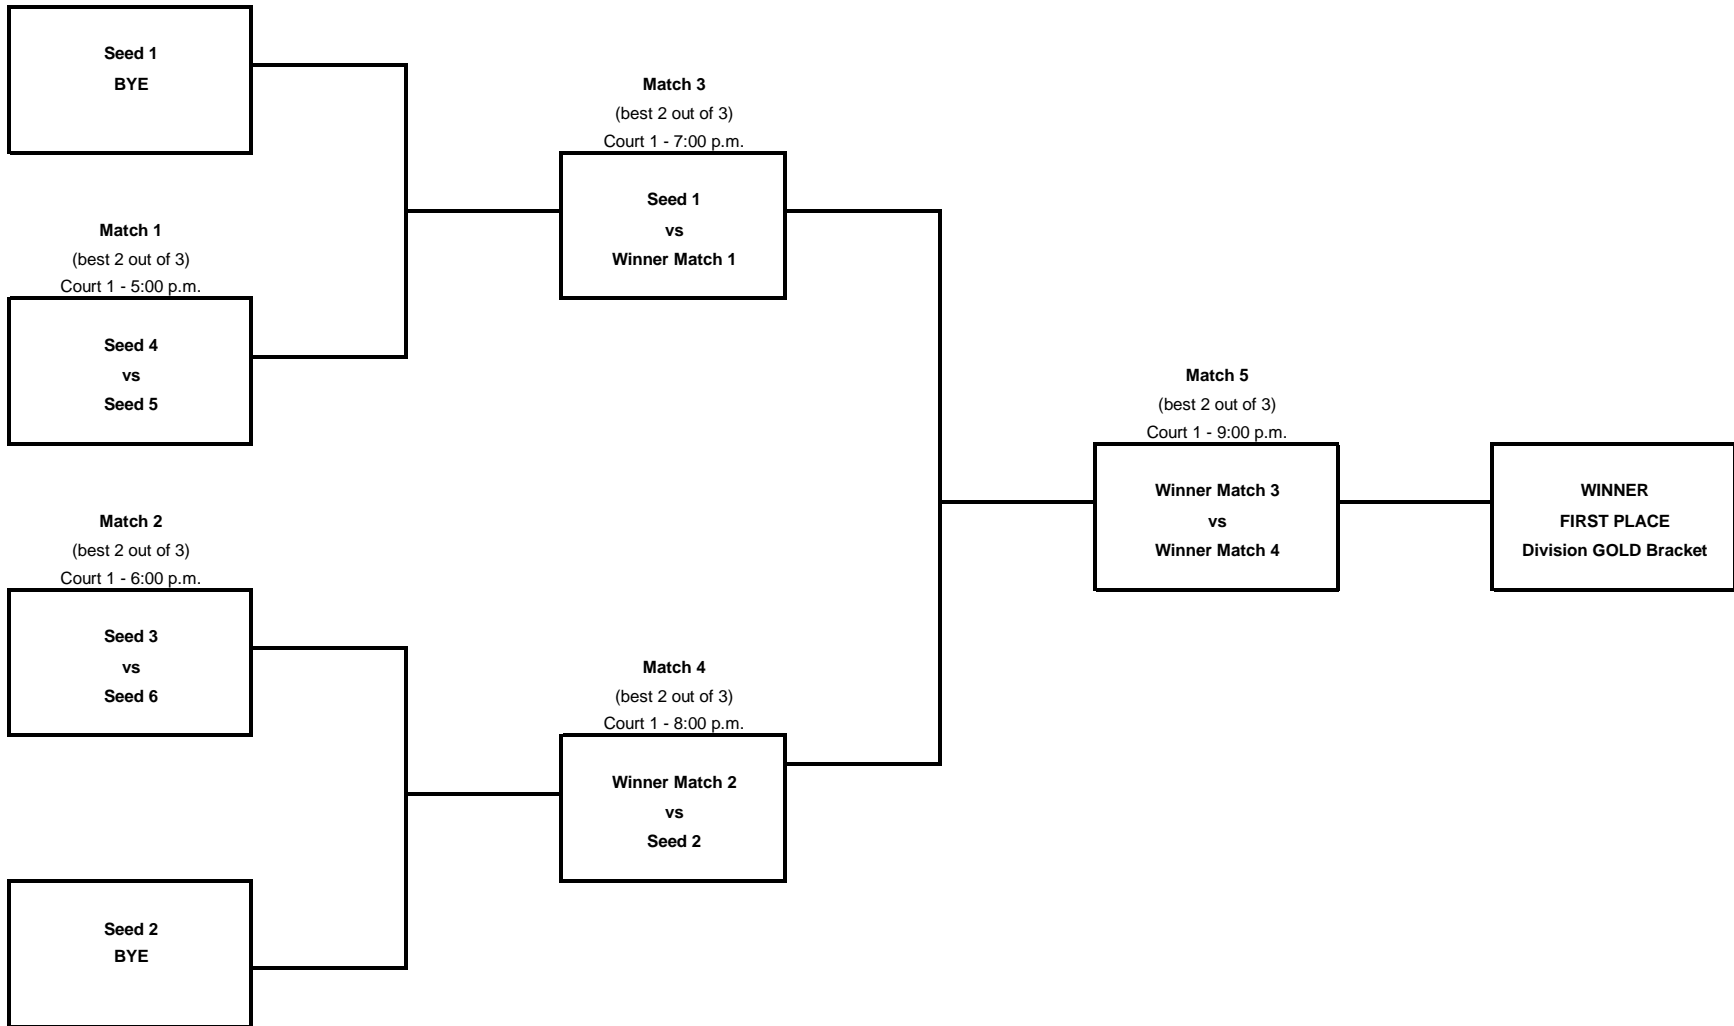

**Southern Swing Volleyball**  
**2024 Summer League - SESSION 1**  
Victoria College Sports Center  
Master Schedule  
**MIDDLE SCHOOL Division**

**Week 1 - 06/03/24**

| Court 1  | Time      | Court 2  |
|----------|-----------|----------|
| A1 vs A2 | 4:00 p.m. | Open     |
| A3 vs A4 | 4:45 p.m. | B1 vs B6 |
| A5 vs A6 | 5:30 p.m. | B7 vs B5 |
| A7 vs A8 | 6:15 p.m. | B4 vs B2 |
| A8 vs A1 | 7:00 p.m. | B2 vs B7 |
| A2 vs A3 | 7:45 p.m. | B6 vs B4 |
| A4 vs A5 | 8:30 p.m. | B5 vs B3 |
| A6 vs A7 | 9:15 p.m. | B3 vs B1 |

**MIDDLE SCHOOL Division**

**POOL A**

- A1 - Diggin' Bulldogs
- A2 - Edna Cowgirls 3
- A3 - Industrial 7/8
- A4 - Lady Gobblers
- A5 - Lady Jets
- A6 - Rising Stars - Nicole
- A7 - Rising Stars - Trinity
- A8 - Spikin' Bulldogs

**POOL B**

- B1 - Edna Blue
- B2 - Industrial 6
- B3 - Industrial 8
- B4 - Lady G's
- B5 - Patriots
- B6 - Rising Stars - Skylar
- B7 - Servin' Bulldogs

**Southern Swing Volleyball**  
**2024 Summer League - SESSION 1**  
**MIDDLE SCHOOL Division - GOLD Bracket**  
**June 24, 2024**

**Match 1 will begin at 5:00 p.m. - All other matches will begin IMMEDIATELY following the preceding match regardless of the time indicated.**

**Southern Swing Volleyball**  
**2024 Summer League - SESSION 1**  
**MIDDLE SCHOOL Division - SILVER Bracket**  
**June 24, 2024**